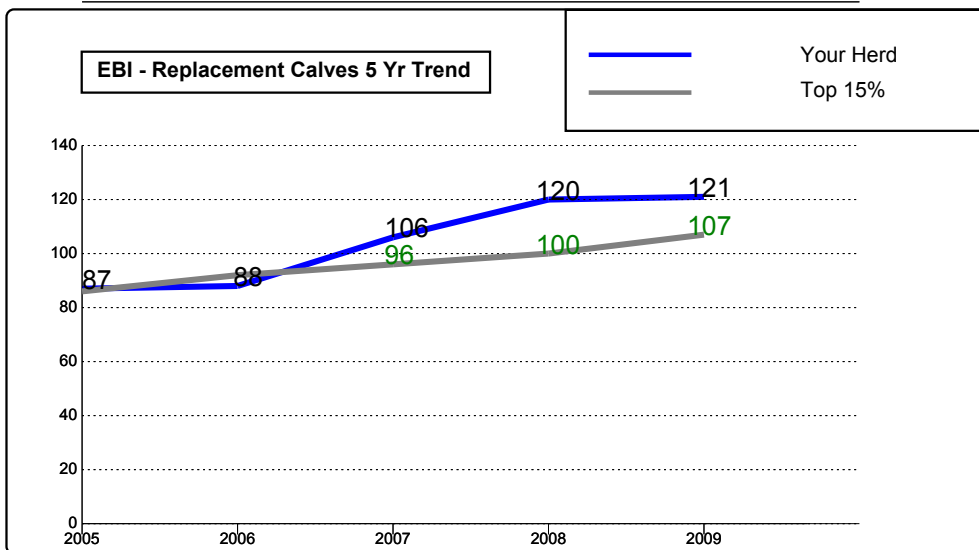

LoCall 1850 600 900

Herd Owner: SAMPLE
 Herd Designator: IE1234567
 Print Date: 21st Dec 2009

LoCall 1850 600 900

Herd Owner: SAMPLE
 Herd Designator: IE1234567
 Print Date: 21st Dec 2009