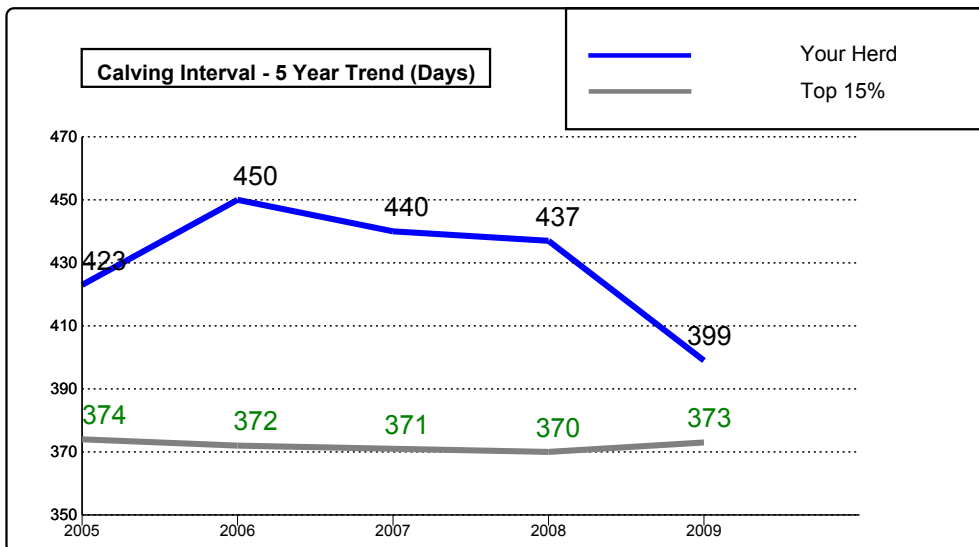

LoCall 1850 600 900

Herd Owner: SAMPLE
 Herd Designator: IE1234567
 Print Date: 21st Dec 2009

LoCall 1850 600 900

Herd Owner: SAMPLE
 Herd Designator: IE1234567
 Print Date: 21st Dec 2009