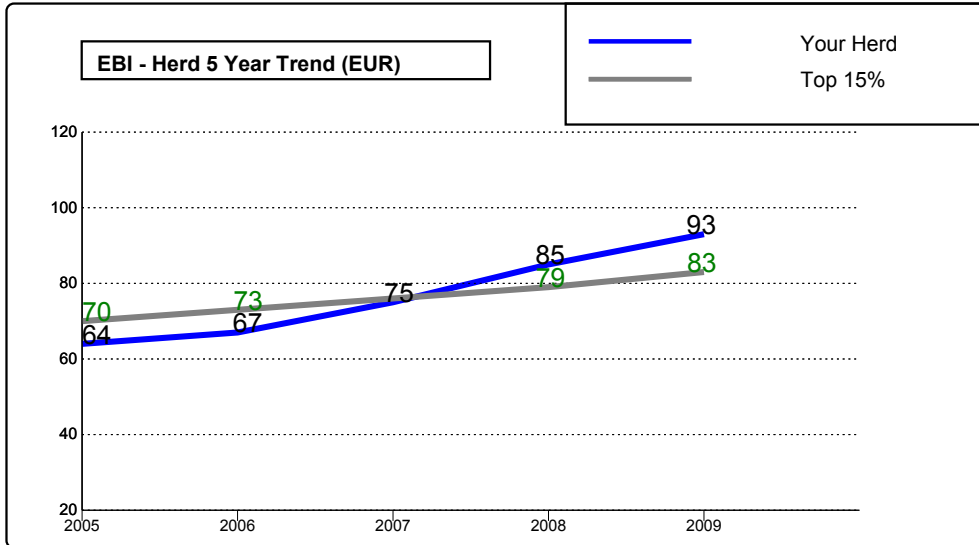

LoCall 1850 600 900

Herd Owner: SAMPLE
 Herd Designator: IE1234567
 Print Date: 21st Dec 2009

LoCall 1850 600 900

Herd Owner: SAMPLE
 Herd Designator: IE1234567
 Print Date: 21st Dec 2009